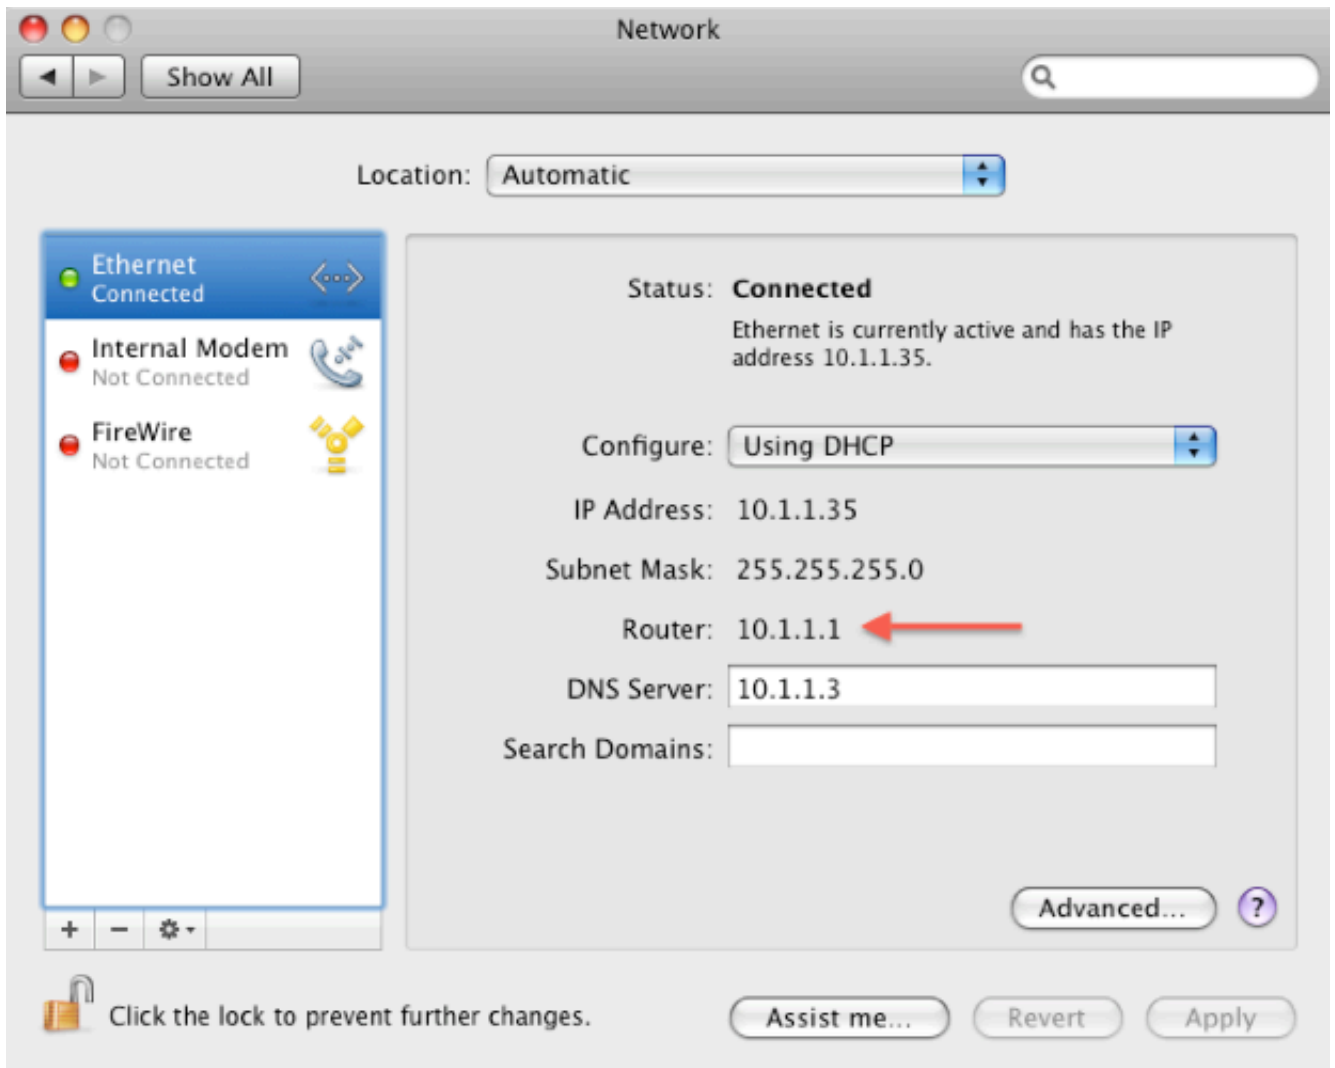

0-WEB.ru

[What Is Dns Server Address For Mac](#)

[What Is Dns Server Address For Mac](#)

0-WEB.ru

1 IP Address What Is an IP Address An Internet Protocol address (IP address) is a unique identifier in the form of a numerical label for your system when it connects to a computer network.. A DNS server is a computer server that contains a database of public IP addresses and their associated hostnames, and in most cases serves to resolve, or translate, those names to IP addresses as requested.