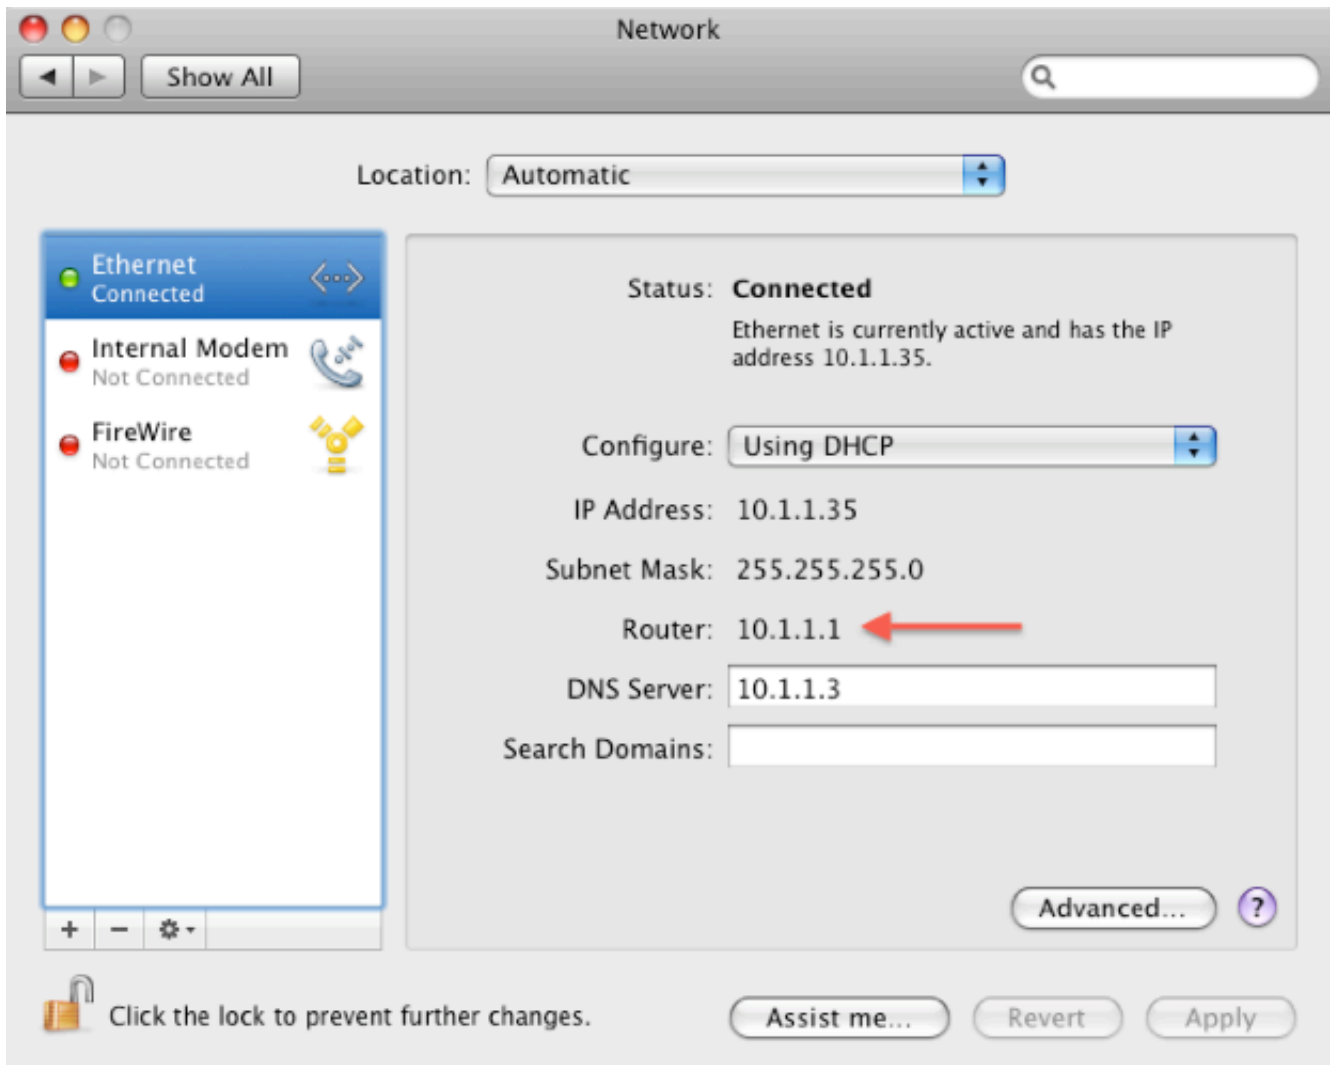

[Bluetooth On My Laptop](#)

what server address do i use for minecraft

[Contoh Proposal Ptk Kelas 1 Sd](#)

When it comes to setting up network devices on Windows 10 PCs, many reasons require you to know some basic networking terms.. Enter the IPv4 or IPv6 address for the DNS server Below is a short list of commonly used public DNS servers.. Secondary DNS servers can be added to add a layer of redundancy To remove an address, just select it and click the Minus button at the bottom of the DNS Servers list.. Your computer then connects to the IP address and retrieves the right web page for you. [Fps Creator X9 Model Pack 53 Games](#)

what is smtp server address

[تحميل برنامج حلول على الكمبيوتر حفظ الاسماء](#)

Head over to System Preferences command +, and select Network Next, enter the DNS server address you plan to use and also add an alternative DNS server.. DNS servers match domain names to their associated IP addresses When you type a domain name into your browser, your computer contacts your current DNS server and asks what IP address is associated with the domain name.. Thankfully, finding out the IP address of your computer isn't rocket science You can find it either through